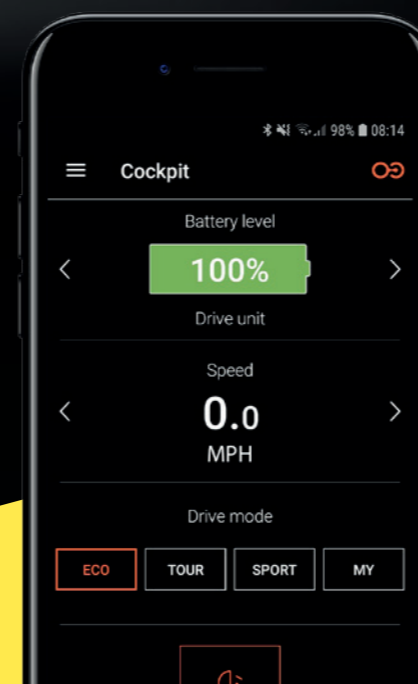

Find out more about SMOOV one at www.smoov.com or give it a test run:

Simply fill in the form with your contact details at www.smoov.com.

A SMOOV team member or one of our partners will get in touch to discuss the next steps.

Test if SMOOV one is the right solution for you.